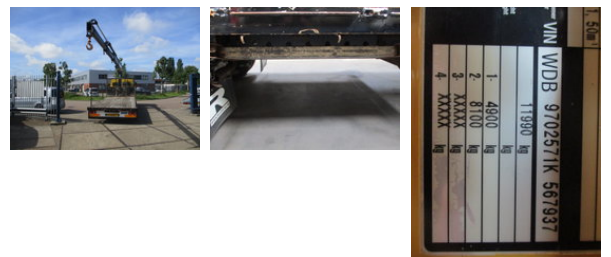

Mercedes-Benz Atego 1218 ATEGO 1218 EURO 3 HIAB 102.3 HOLLAND TRUCK

General characteristics

Brand	Mercedes-Benz
Model	Atego 1218
Subcategory	Drop side
License plate	BL-BL-50
Meter reading	335.932km
Year of construction	2001
Date of first registration	04-04-2001
Colour	Yellow
Condition	Used
General state	Good
Fuel	Diesel
Emission class	Euro 3

Properties

Single weight	8.060kg
Load capacity	3.930kg
GVW	11.990kg
Cabin	Nee
Serial number	WDB9702571K567937
Max. lifting capacity	10.200kg

Accessories

- Air Suspension Seats
- Disc brakes
- Heated Mirrors
- Toolbox
- Air suspension
- PTO

Technical specifications

Number of axes	2
Axis configuration	4x2
Transmission	Manual transmission
Assets	180hp

- Radio/CD player
- Spare wheel
- Speed limiter
- Heavy duty engine brake
- Visor
-