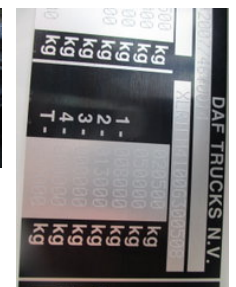

## DAF CF 450 CF 450 EURO 6 FULLSPOILERS HOLLAND TRUCK

### General features

Brand	DAF
Model	CF 450
Subcategory	Cab over engine
Licence plate	86-BPD-7
Odometer reading	456.993km
Construction year	2020
Date of first registration	06-08-2020
Color	White
Condition	Used
General condition	Good
Fuel	Diesel
Emission class	Euro 6

### Characteristics

Empty weight	7.458kg
Load capacity	13.042kg
GVW	20.500kg
Cabin	Sleeper cabin
Serial number	XLRTEM4100G300508

Cylinder contents

10.837cc

# DAF CF 450 CF 450 EURO 6 FULLSPOILERS HOLLAND TRUCK